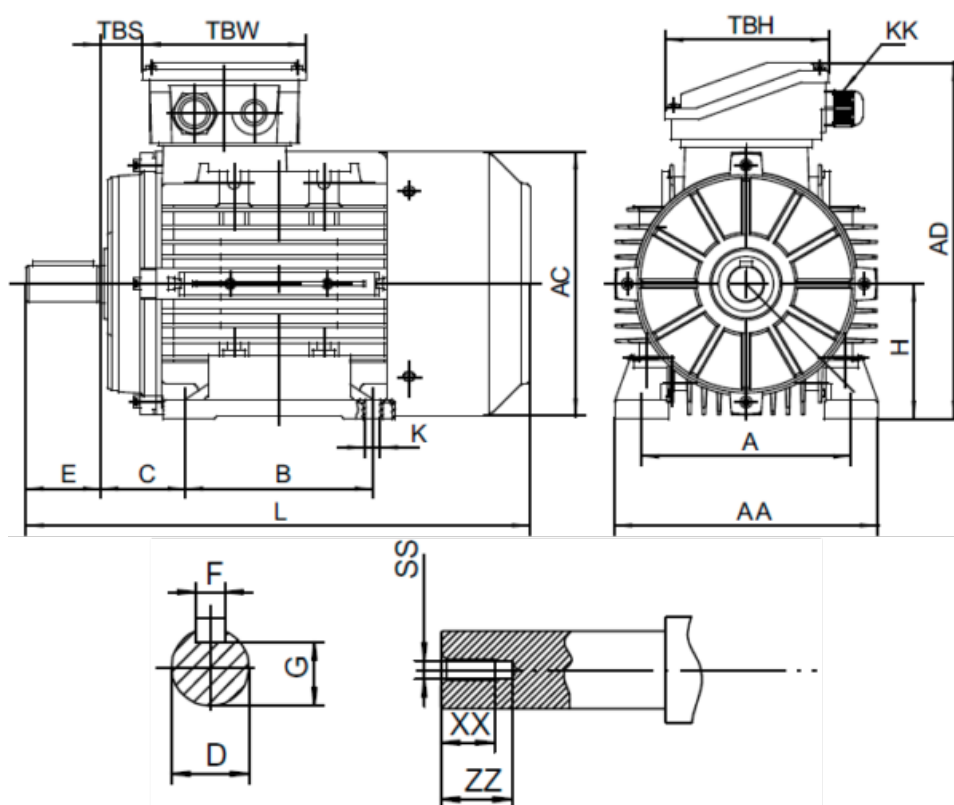

Data Sheet

Article number: 25160001861240

Description: Kleedrive T2A 711-6 0.18kw 900 rpm UL/CSA
3x230/400V 50HZ IP55 B3 PTO

Measures

A = 112	F = 5	TBW = 98
AA = 140	G = 11	XX = 12
AC = Ø138	H = 71	ZZ = 17
AD = 186	KK = -	
B = 90	L = 245	
C = 45	SS = M5	
D = Ø14	TBH = 98	
E = 30	TBS = 16	